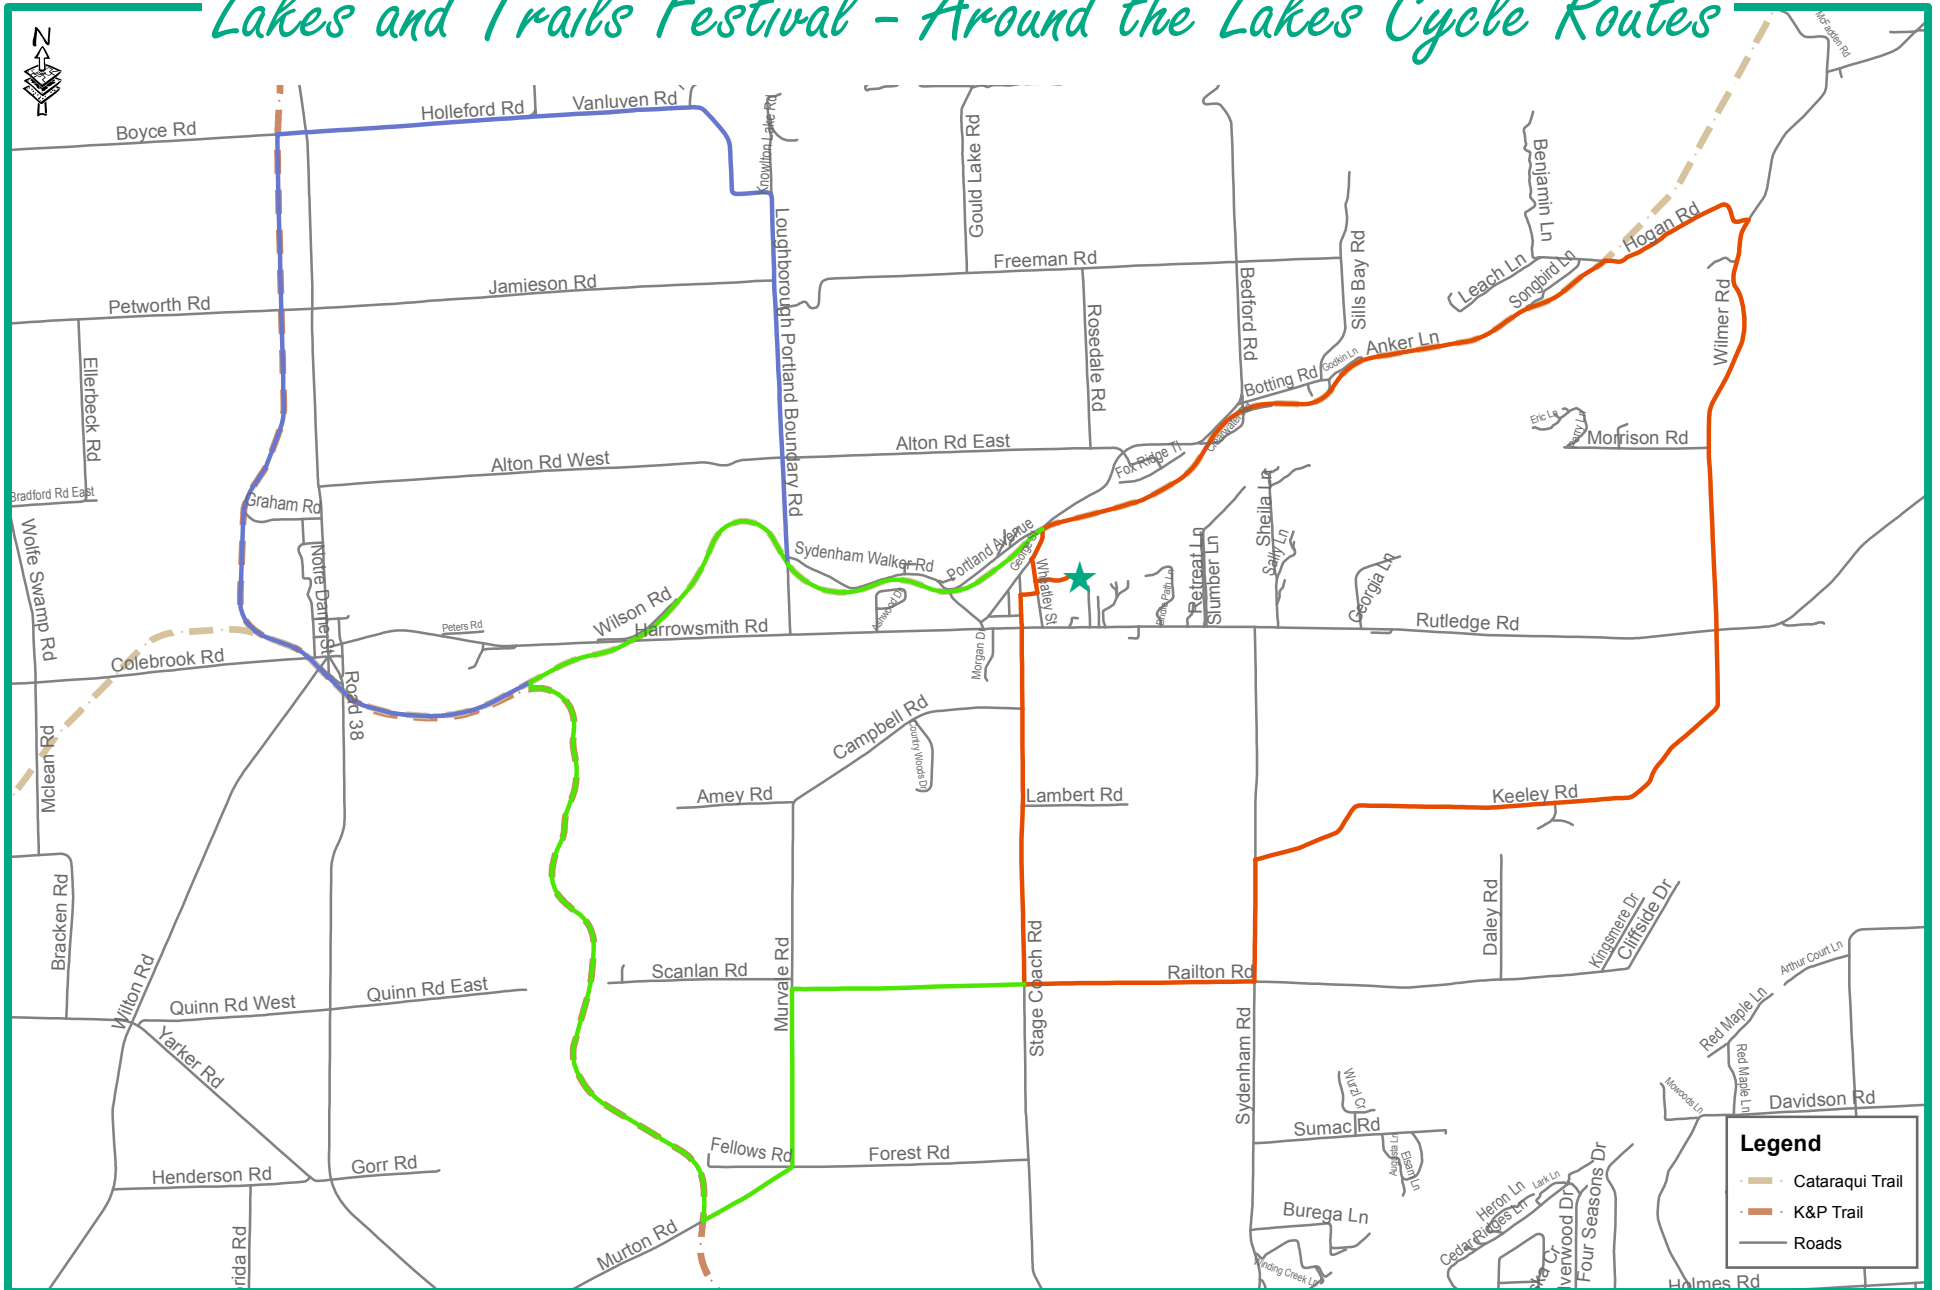

Lakes and Trails Festival - Around the Lakes Cycle Routes

★ All three cycle routes start and finish at Point Park 4410 George St, Sydenham

— Route 1 21.4 km
 — Route 2 32 km Follow route 1 and continue on Railton Rd to Murvale Rd
 — Route 3 44 km Follow route 2 to junction of K&P and Cat Trail